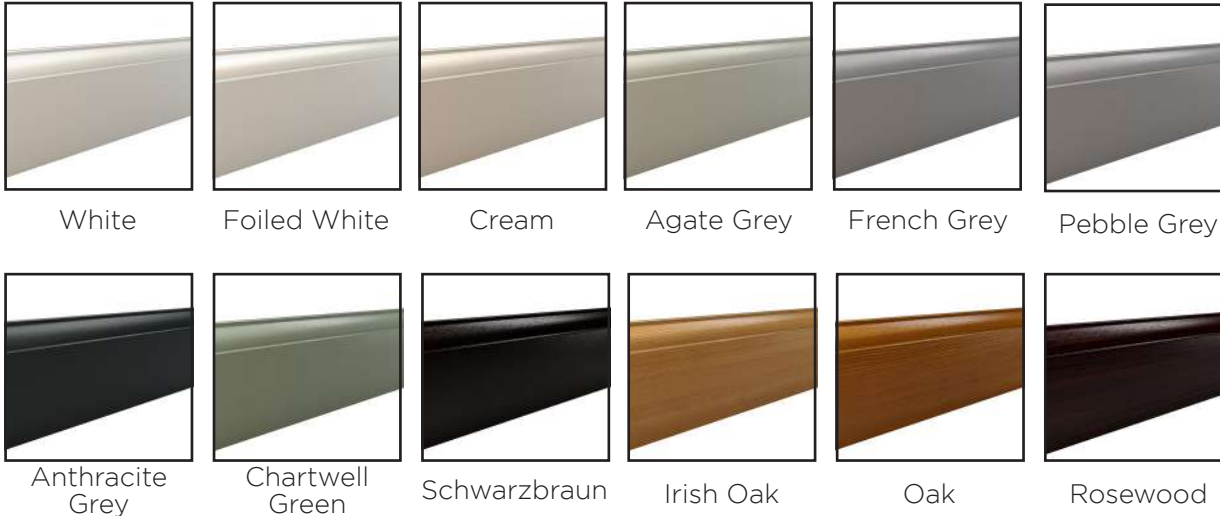

Available on all of our following ranges:
Whitmore, Aston, Abercorn, Bedford, Brampton, Cornwall, Hamilton, Montrose, Mowbray, Sussex, Sutherland, Richmond, Rutland, Wellington, and Westminster.

Complementary Backing Glass

With thirteen different patterns to choose from, there is always a style to suit.

Door Colours

18 stunning colours available, in any combination inside and out, there is an option for everyone.

Frame Colours

Outer Frame Options

InvisiEdge Colours

Our technically advanced InvisiEdge system gives a seamless colour edge to the door faces maintaining perfect aesthetics whilst ensuring up to 100% moisture resistance.

White InvisiEdge comes as standard. We utilise brown or caramel to compliment Rosewood, Oak and Irish Oak. Grey InvisiEdge compliments Anthracite Grey, Schwarzbraun and Black doors.

Thresholds

Our six threshold choices include standard uPVC or two aluminium options.