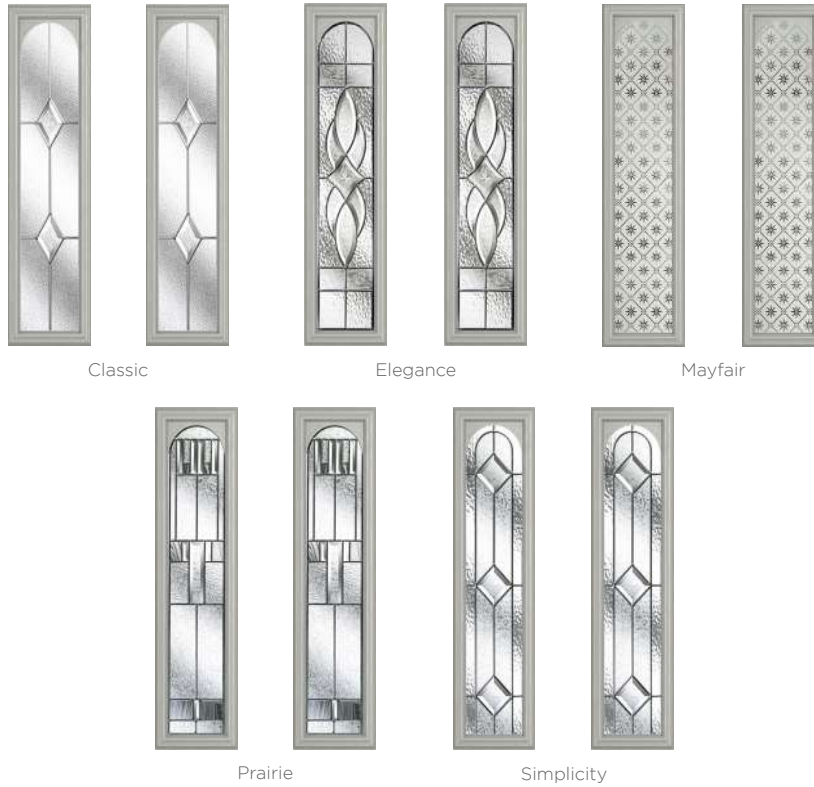

An Elegant Twist

Similar to the Whitmore but with an elegant twist, the Elmhurst offers a softer look with curved arch glazing.

5 Decorative Glass Options

Elmhurst
Colour - Agate Grey
Glass - Elegance

Learn more about these styles at compdoor.co.uk