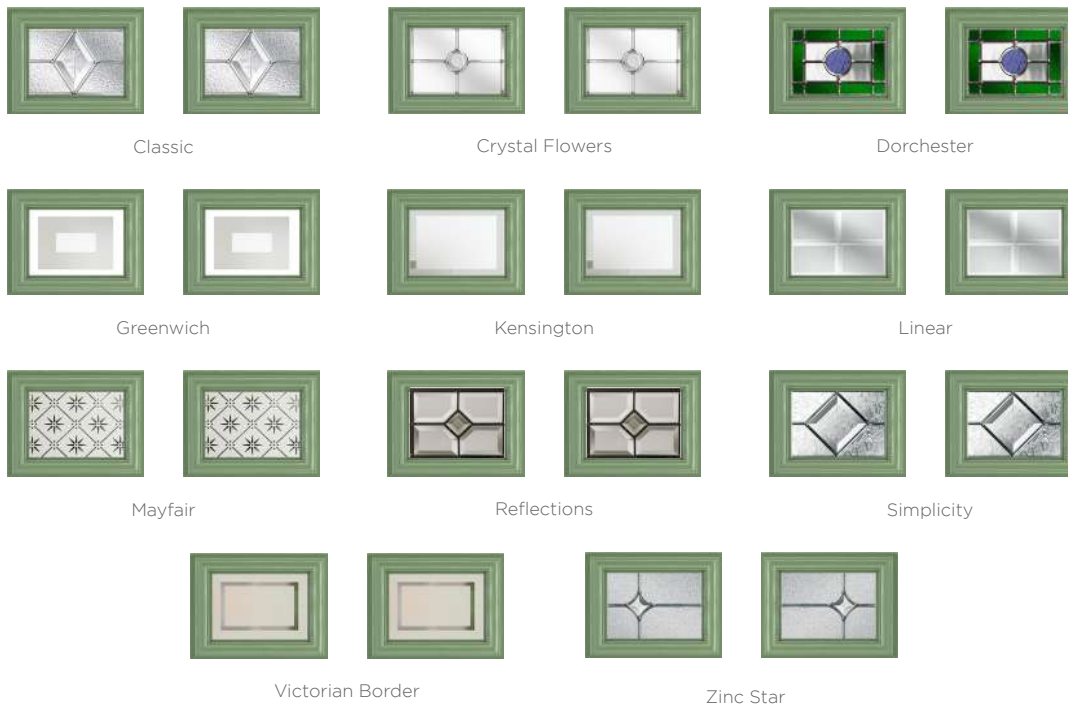

Majestic Masterpiece

The Middleton door complements authentic Edwardian and Georgian architecture with the option to include glazing in the top panels.

11 Decorative Glass Options

Middleton 2
Colour - Chartwell Green
Glass - Simplicity