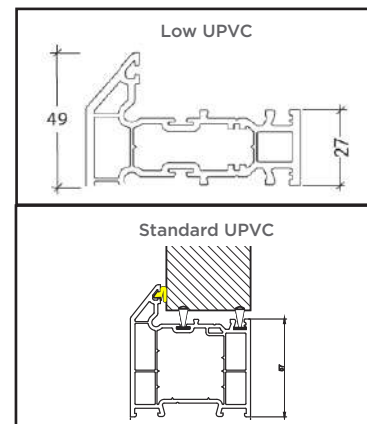

Thresholds

Our six threshold choices include standard uPVC or two aluminium options.