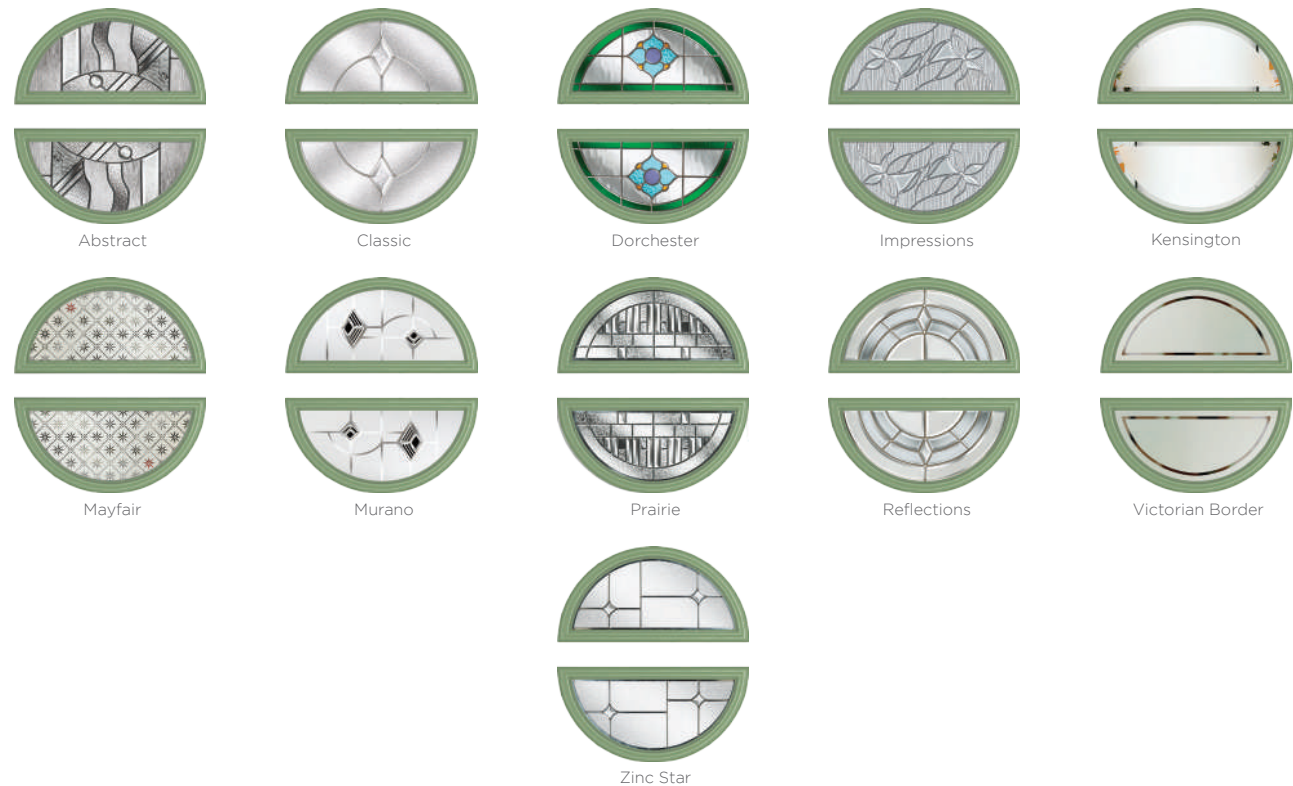

32 **Build your own door at compdoor.co.uk**