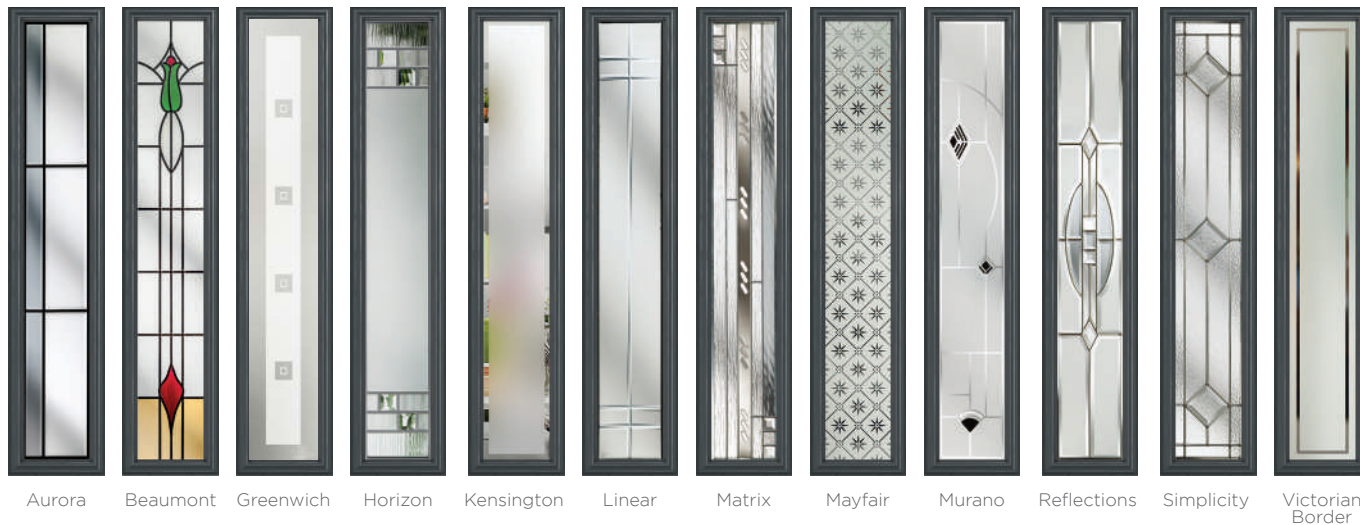

Simplicity

Victorian Border

Zinc Star

Stylishly Sleek

This confident and simple door makes a stylish addition to any home. Available solid or glazed with ten glass options, the Aston is a door you can count on.

Victorian Border

Zinc Star

Somerset
Colour - French Grey
Glass - Kensington

This door is available with or without grooves

Learn more about these styles at compdoor.co.uk 23

Freedom of Choice

The design of the Mowbray offers an extended and versatile selection of glazing styles, giving you more freedom of choice to design your perfect door.

20 Decorative Glass Options

Mowbray
Colour - Pebble Grey
Glass - Linear

This door is available with or without grooves

Available with Ultimate Glass Surround.

24 Build your own door at compdoor.co.uk

Contemporary Look

This highly-desirable contemporary door style works well with either our standard range of handles or upgrade to our range of stainless-steel bar handles.

12 Decorative Glass Options

Abercorn
Colour - Anthracite Grey
Glass - Matrix